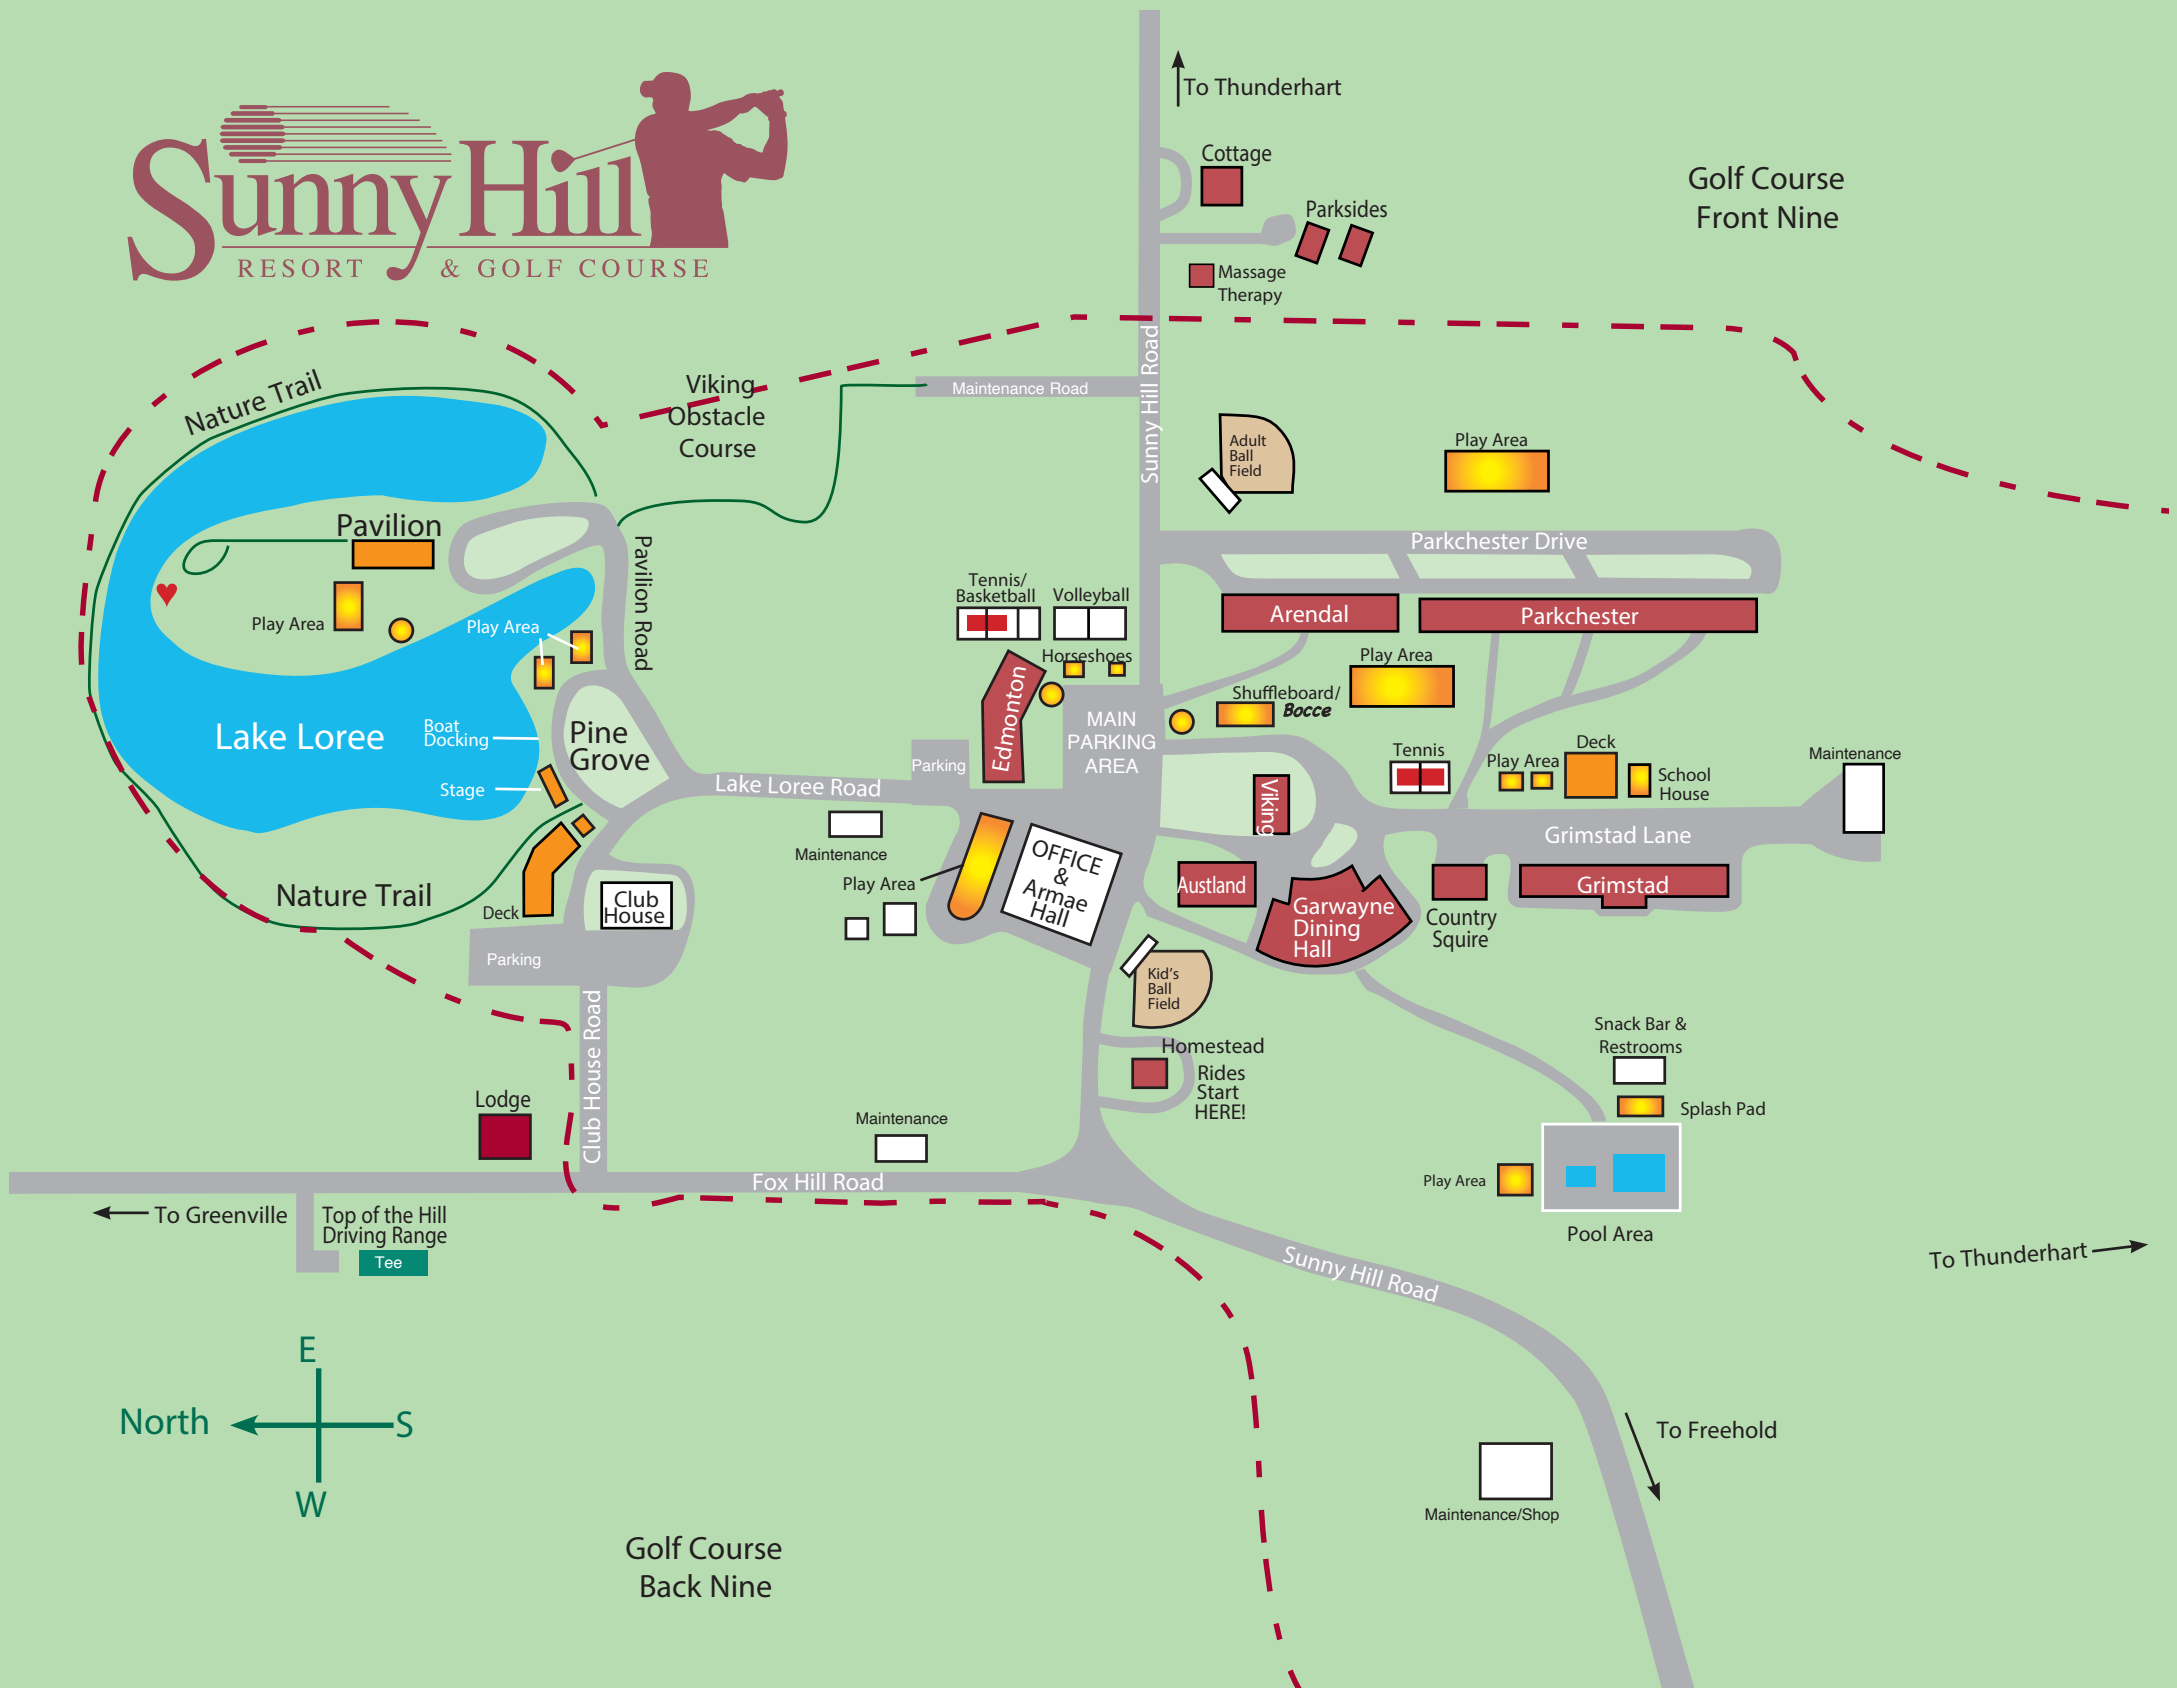

Sunny Hill

RESORT & GOLF COURSE

To Thunderhart

Golf Course
Front Nine

Nature Trail

Viking
Obstacle
Course

Pavilion

Play Area

Play Area

Lake Loree

Boat
Docking

Stage

Pine Grove

Nature Trail

Parking

Club House

Lake Loree Road

Tennis/
Basketball

Volleyball

Horseshoes

Edmonton

MAIN
PARKING
AREA

Adult
Ball
Field

Play Area

Parkchester Drive

Arendal

Parkchester

Shuffleboard/
Bocce

Play Area

Tennis

Play Area

Deck

School House

Maintenance

Grimstad Lane

Austland

Garwayne
Dining
Hall

Country
Squire

Grimstad

Snack Bar &
Restrooms

Splash Pad

Kid's
Ball
Field

Homestead
Rides
Start
HERE!

Maintenance

Play Area

Pool Area

Fox Hill Road

To Greenville

Top of the Hill
Driving Range
Tee

Sunny Hill Road

To Thunderhart

Golf Course
Back Nine

To Freehold

Maintenance/Shop